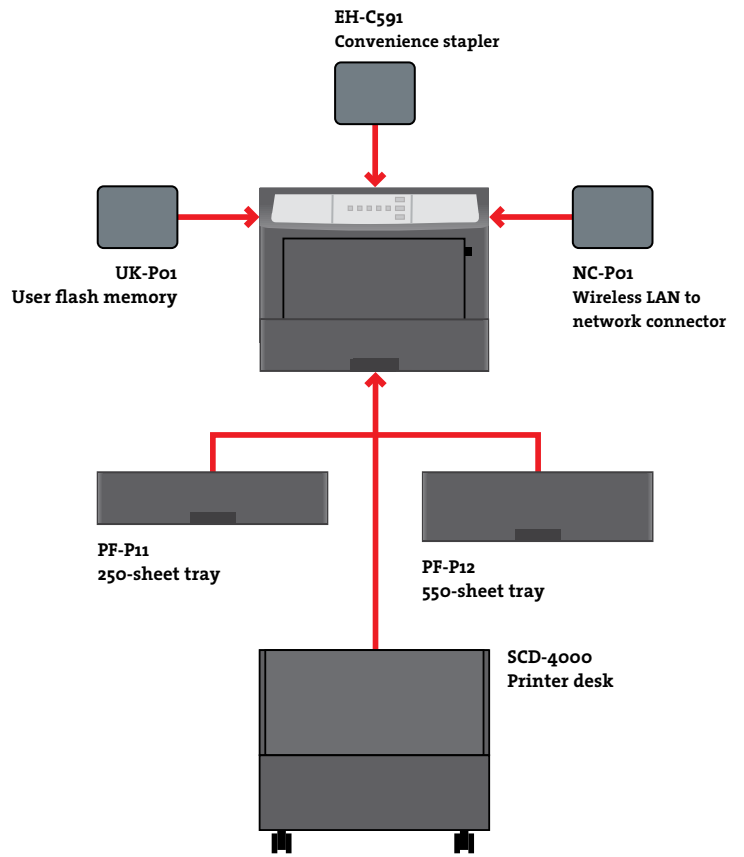

Multipurpose tray for printing on special media such as envelopes

Eco- and user-friendly

The ineo 3300P comes with various eco- and user-friendly features. When the printer runs in eco mode, you will not only end up with a lower electricity and toner bill but also appreciate the absence of loud alarm noises – very pleasant if the ineo 3300P is used as a desktop printer. Besides the standard duplex printing function, which saves energy and paper, you can also manually activate or pre-program the system's hibernate mode, which reduces power consumption to less than 0.5 W, e.g. at the end of a working day.

More convenient

If there is not much room in your office or you specifically need a desktop printer, the lightweight design and small footprint of the ineo 3300P are a big advantage. The fact that this efficient office printer can easily be placed on a desktop and does not need a room of its own is extremely convenient for staff in an HR or finance department, for example, where confidential documents should not end up in the wrong hands.